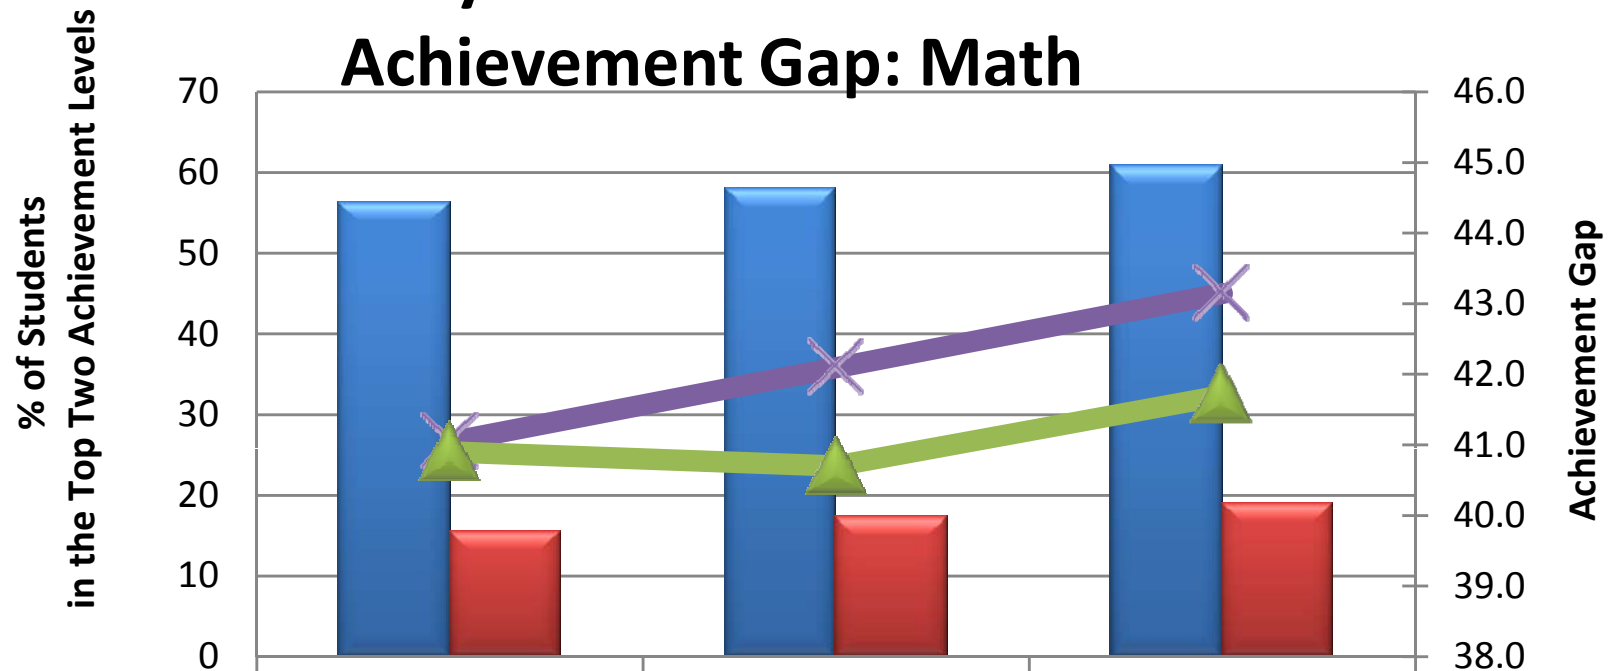

Parkway MAP African American Achievement Gap: Math

	2006	2007	2008
All Kids	56.3	58	60.7
Black	15.4	17.3	19
State Target	26.6	35.8	45
Difference: All-B	40.9	40.7	41.7

**Downward
Green Line
Better**