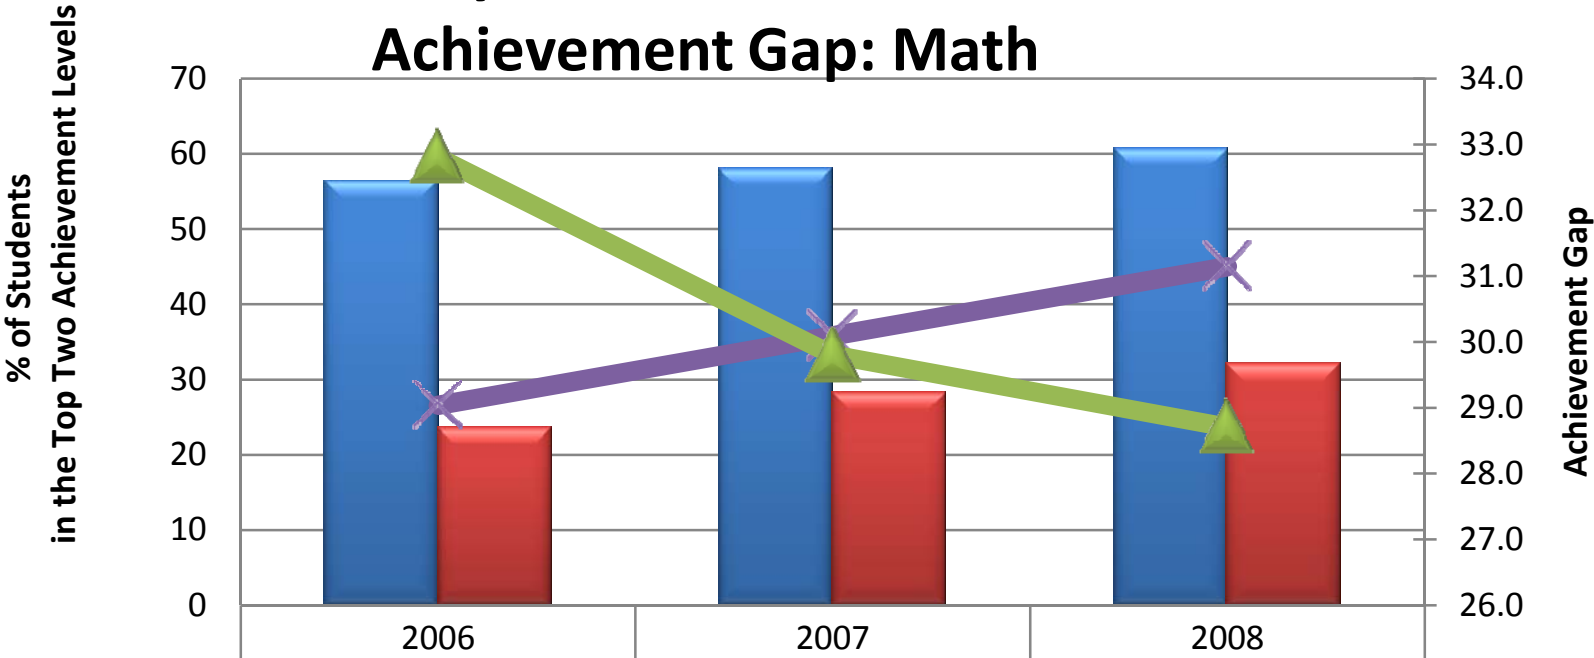

Parkway MAP Students with IEP Achievement Gap: Math

All Kids	56.3	58	60.7
IEP	23.5	28.2	32
State Target	26.6	35.8	45
Difference: All-IEP	32.8	29.8	28.7

Downward
Green Line
Better