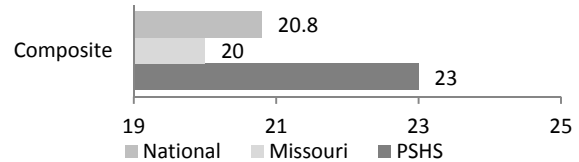

GRADES

Grades are weighted based on rigor of coursework. Courses earning weighted grades are distinguished with a "+" before the course title on the transcript.

Grades	Regular	Honors (+)
H	-	5.0
A, A-	4.0	4.5
B+, B, B-	3.0	3.5
C+, C, C-	2.0	2.5
D+, D, D-	1.0	1.5
F	0.0	0.0

Other indications on the transcript:

I = Incomplete (no credit)	P = Pass (credit only)
X = Medical excuse (no credit)	H = weighted (highest potential) grade
AU = Audit (no credit)	+ in course title = weighted credit
HS = Home Schooling (no credit)	* in course title = modified credit

LATIN HONORS

Beginning with the graduating class of 2016, the Parkway School District transitioned to a non-ranking district. Recognition of graduates now utilizes the Latin honors system.

Summa Cum Laude: cumulative grade point average of 4.0 and above

Magna Cum Laude: cumulative grade point average of 3.75-3.99

Cum Laude: cumulative grade point average of 3.5-3.74

STANDARDIZED TESTING DATA

In the class of 2018, 462 students took the ACT; 31 students took the SAT.

ACT

SAT