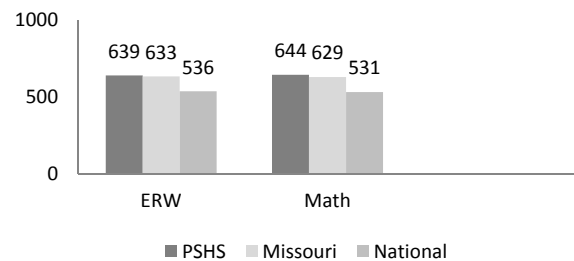

MISSOURI BRIGHT FLIGHT SCHOLARS

The Missouri Higher Education Academic Scholarship Program is a merit-based program for top-ranked high school seniors to attend approved Missouri postsecondary schools. Students must earn a qualifying ACT score of 30 or higher to receive this recognition.

77 students from the class of 2018 were Bright Flight Scholars

NATIONAL MERIT RECOGNITION

4 National Merit Finalists for 2016-17

9 National Merit Finalists for 2017-18

ADVANCED PLACEMENT EXAMINATIONS

In 2018, 410 students took 810 Advanced Placement (AP) examinations.

Biology	28	Physics 1	13
Calculus AB	27	Physics 2	7
Calculus BC	38	Physics C	12
Chemistry	45	Psychology	118
CompSci A	6	Span Lang & Cult	7
Eng Lang & Comp	95	Statistics	56
Eng Lit & Comp	40	U. S. History	5
Env Science	21	World History	71
French Lang/Cult	4	Studio Art: 2D	7
Gov & Pol-Comp	38	Studio Art: 3D	1
Gov & Pol-U.S.	61	Studio Art: Draw	7
Human Geography	103		

Percent receiving scores of 3 or higher: 80%

POST-GRADUATE PLANS

The graduating class of 2018 reported the following plans:

4-year colleges = 68%
2-year colleges = 25%
Military = 1%
Other = 6%

Of the students attending 4-year colleges/universities:

In-state = 64%
Out-of-state = 36%
Private colleges = 36%
Public colleges = 64%

A listing of all colleges/universities with matriculates from Parkway South High School from the past four graduating classes is listed on the next page.