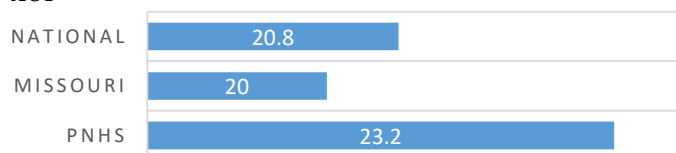

Parkway North High School

12860 FEE FEE ROAD • ST. LOUIS, MISSOURI 63146 • (314) 415-7600 • FAX (314) 415-7620 • <https://www.parkwayschools.net/nhs>

PRINCIPAL

Dr. Tori Cain

ASSISTANT PRINCIPALS

Mrs. Jada Bell
Mr. Ben Flunker
Mr. Corey Johnson-Athletic Director
Dr. Rhonda Page
Dr. Mike Rizzo

SSD COORDINATOR

Dr. Artondria Bentley

COUNSELORS

Mr. Paul Arthur, Class of 2020
Ms. Chandra Brown, Class of 2022
Mr. Jamesell Kee, Class of 2021
Ms. Lindsay Kerlin, Class of 2023
Ms. Stephanie Bluestein, Post-secondary & Assessment

COUNSELING SUPPORT STAFF

Ms. Marlene Zitza
314-415-7615 (Phone) 314-415-7620 (Fax)

SCHOOL CODE: 260-594

PARKWAY SCHOOL DISTRICT & COMMUNITY

The Parkway School District is in a suburban residential community located approximately 20 miles west of St. Louis in St. Louis County. It is the eighth largest district in the state and has 4 high schools. The district draws an ethnically diverse population from its neighborhoods and a voluntary inter district transfer program with St. Louis city schools. The mission of the Parkway School District is to ensure all students are capable, curious, confident and caring learners who understand and respond to the challenges of an ever-changing world.

PARKWAY NORTH HIGH SCHOOL

Parkway North High School is a public four-year comprehensive high school; grades 9, 10, 11 and 12. The high school is a member of the National Association of College Admission Counselors and complies with the NACAC Statement of Principles of Good Practice.

Enrollment: 1130 **Staff:** 190

Calendar & Schedule: The school year, which is divided into two semesters, has 178 days. Utilizing a block-scheduling format, each course meets for 90 minutes. Students have the opportunity to take seven courses per semester.