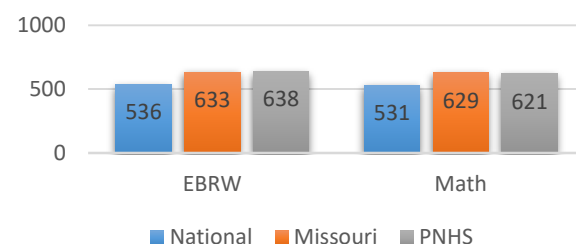

SAT

MISSOURI BRIGHT FLIGHT SCHOLARS

The Missouri Higher Education Academic Scholarship Program is a merit-based program for top-ranked high school seniors to attend approved Missouri postsecondary schools. Students must earn a qualifying ACT score of 31 or higher to receive this recognition. 38 students from the class of 2019 were Bright Flight Scholars

ADVANCED PLACEMENT EXAMINATIONS

In 2019, 242 students took 306 Advanced Placement examinations.

Biology	10
Calculus AB	15
Calculus BC	12
Chemistry	11
Chinese Lang & Culture	1
Comparative Gov & Politics	27
Computer Science A	4
English Language & Comp	46
English Lit & Comp	8
Environmental Science	3
Human Geography	2
Physics 1	29
Physics C: Electricity & Mag	5
Physics C: Mechanics	11
Psychology	13
Statistics	5
Studio Art: Drawing Port	3
US Government & Politics	28
World History	73

POST-GRADUATE PLANS

The graduating class of 2019 reported the following plans:

4-year college: 61%
2-year college: 17.8%
Military: 1.2%

Of the students attending 4-year colleges/universities:

In-state: 73%
Out-of-state: 27%
Private College: 29%
Public College: 71%