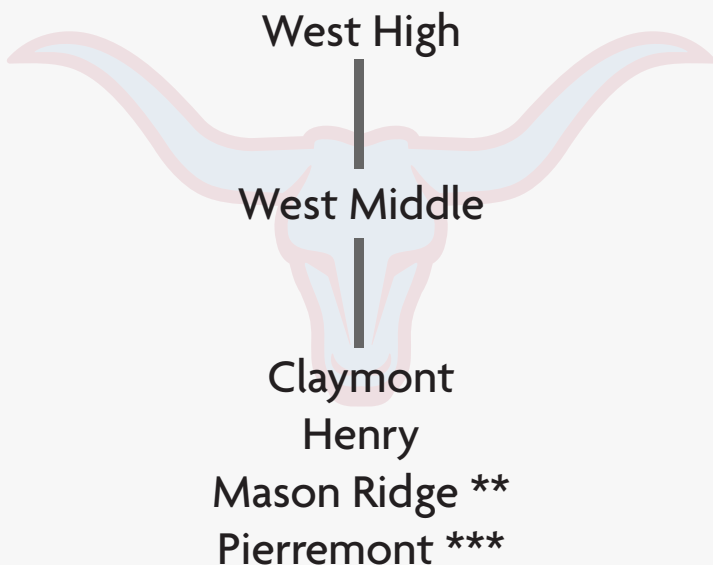

## North Area

## Central Area

## West Area

## South Area

\*Approximately 20% of Highcroft Ridge students attend West Middle and West High.

\*\* Approximately 20% of Mason Ridge students attend Central Middle and Central High.

\*\*\* Pierremont students attend South Middle.