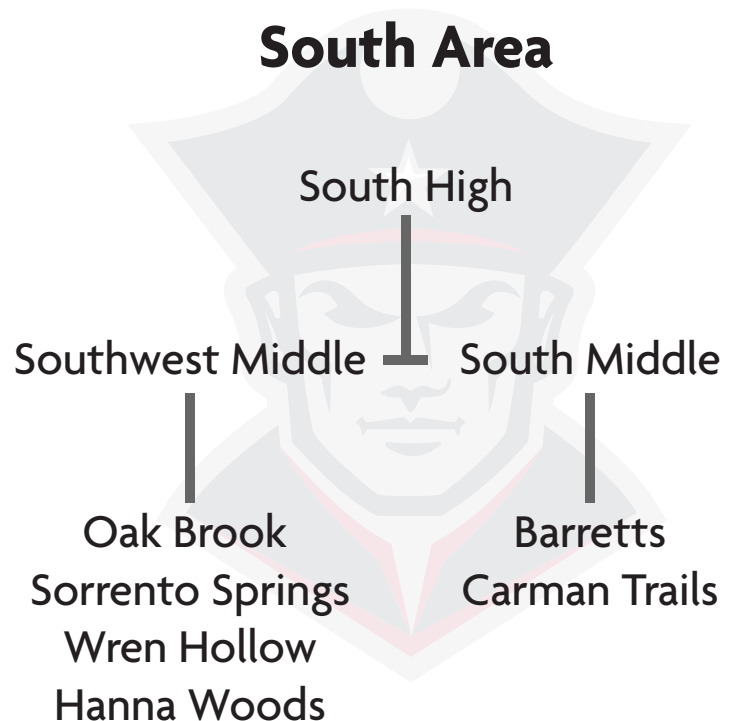

## North Area

## Central Area

## West Area

## South Area

\*Approximately 20% of Highcroft Ridge students attend West Middle and West High.

\*\* Approximately 20% of Mason Ridge students attend Central Middle and Central High.

\*\*\* Pierremont students attend South Middle.