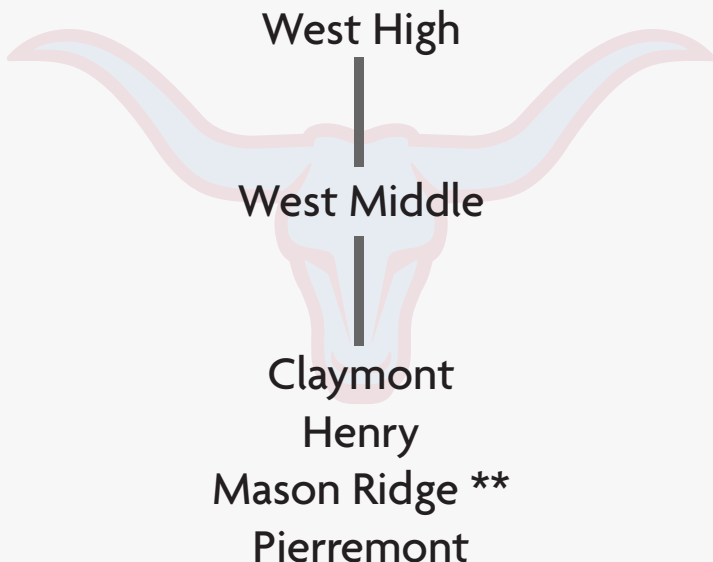

North Area

Central Area

West Area

South Area

*Approximately 20% of Highcroft Ridge students attend West Middle and West High.

** Approximately 20% of Mason Ridge students attend Central Middle and Central High.